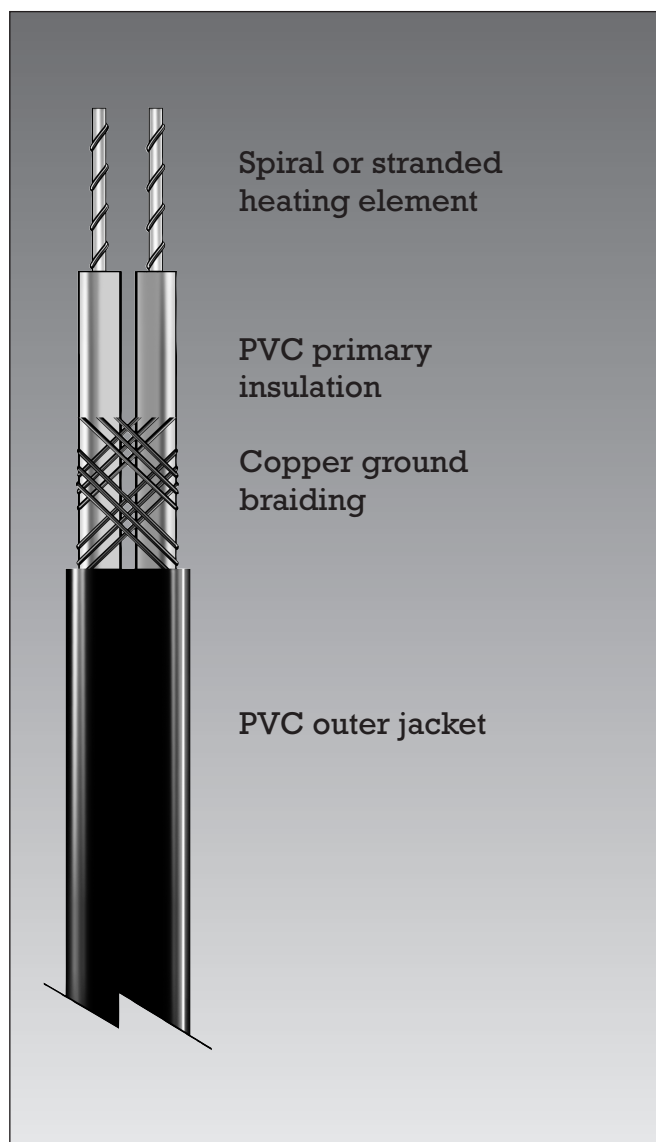

- Available in incremental lengths
- Spooled or on reels
- For 220-240 VAC
- Full range of controls and accessories
- Durable construction

Easy Heat EasyCable: a multipurpose heating cable, suitable in floor warming, frost protection, roof and gutter de-icing applications. Easy Heat EasyCable should not be cut-to-length; it is ready to install. Simply connect the pre-fixed cold lead. Easy to install. Instructions for individual applications available.

Size range and product specification

Model	Length (m)	Power (W) at 230 VAC	Amperage (A) at 230 VAC	Resistance Ω at 20°C
EasyCable-9	9,5	130	0,6	397
EasyCable-14	15	220	1,0	240
EasyCable-18	18	280	1,2	192
EasyCable-29	29	420	1,8	125
EasyCable-37	37	550	2,4	96
EasyCable-49	49	730	3,2	72
EasyCable-61	61	900	4,0	58
EasyCable-73	73	1100	4,8	48
EasyCable-85	85	1300	5,6	41
EasyCable-100	100	1500	6,5	36
EasyCable-113	113	1700	7,3	31
EasyCable-135	136	2000	8,9	26
EasyCable-146	146	2200	9,4	24